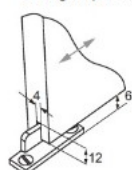

## Item number:

28.25.000-1

Units	Box	Carton	HS Code	Barcode
Set	1	80	8302490099	
				5704866094733

Standard installation

X: 20-30 mm  
A: X + 7 mm

For extra narrow door gap

X: 20-40 mm  
B: X + 25 mm

Installation possibilities

Floor guide installation - no milling

Floor guide installation - milling required

Vertical adjustment