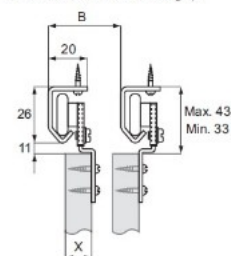

## Item number:

28.25.000-1

Units	Box	Carton	HS Code	Barcode
Set	1	80	8302490099	
				5704866094733

Standard installation

X: 20-30 mm  
A: X + 7 mm

For extra narrow door gap

X: 20-40 mm  
B: X + 25 mm

Installation possibilities

Floor guide installation - no milling

Floor guide installation - milling required

Vertical adjustment