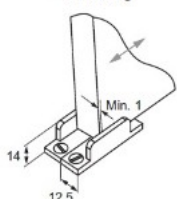

## Item number:

28.25.000-1

Units	Box	Carton	HS Code	Barcode
Set	1	80	8302490099	
				5704866094733

Standard installation

X: 20-30 mm  
A: X + 7 mm

For extra narrow door gap

X: 20-40 mm  
B: X + 25 mm

Installation possibilities

Floor guide installation - no milling

Floor guide installation - milling required

Vertical adjustment