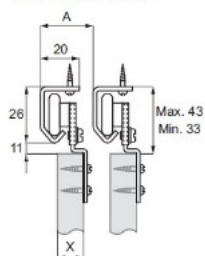

## Description:

Sliding Door System KG-30, W/Screws & Manual, Max 30KG

## Item number:

28.25.000-1

Units	Box	Carton	HS Code	Barcode
Set	1	80	8302490099	
				5704866094733

Standard installation

X: 20-30 mm  
A: X + 7 mm

For extra narrow door gap

X: 20-40 mm  
B: X + 25 mm

Installation possibilities